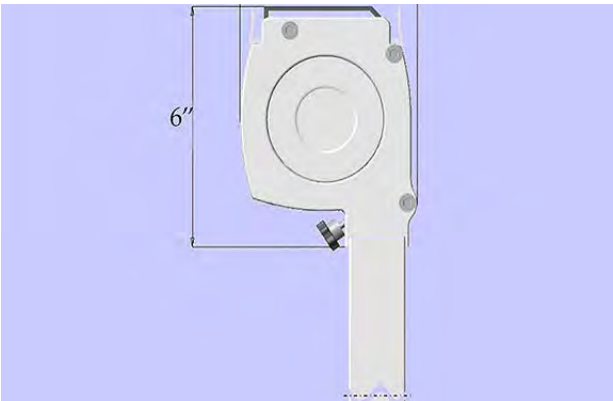

Beautiful.

Vista comes manual or with standard motor and remote control specifically to create a beautiful see-through view and can be installed on walls with provided brackets, or under a ceiling with designed top slim brackets.

Elegant.

Vista is made of 3 horizontal sections up to 16' in width of transparent or solid color PVC. Vista allows you to enjoy the outdoor view while being protected from the elements.

Dependable.

Maximum suggested dimensions of a fully transparent a curtain: 16' wide x 8' high.

3 independent sections

Elegant top cassette

Discrete windbreaks maintain each sector stretched and wrinkle free

Specially designed ceiling brackets

Technical Specifications

Width Range 4' to 18' (1/4" increments)
 Drop range 4' to 10'
 Cassette side dimensions 4.75" x .6"
 Control Manual or Motorized
 Fabric selection Acrylic, Alkenz, Ferrari and any
 Sun-screen fabric and mosquito
 screen