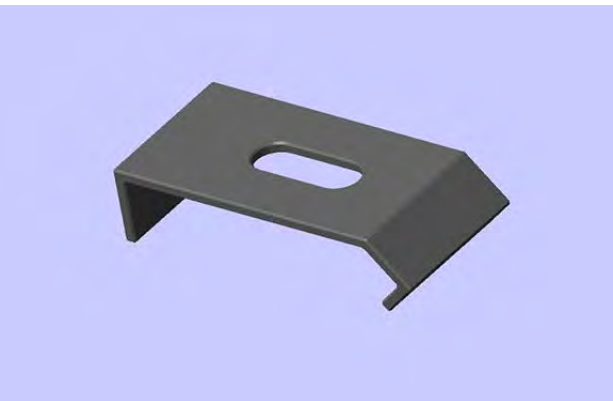

Designed as an alternative to Zip-Roll where the use of a zipper system is not feasible, its wind and rain protection is provided by the use of two horizontal stabilizers equally spaced along its height and retained at their ends along two deep side rails.

Beautiful.

Vista comes manual or with standard motor and remote control specifically to create a beautiful see-through view and can be installed on walls with provided brackets, or under a ceiling with designed top slim brackets.

Elegant.

Vista is made of 3 horizontal sections up to 16' in width of transparent or solid color PVC. Vista allows you to enjoy the outdoor view while being protected from the elements.

Dependable.

Maximum suggested dimensions of a fully transparent a curtain: 16' wide x 8' high.

3 independent sections

Elegant top cassette

Discrete windbreaks maintain each sector stretched and wrinkle free

Specially designed ceiling brackets

Technical Specifications

Width Range 4' to 18' (1/4" increments)
 Drop range 4' to 10'
 Cassette side dimensions 4.75" x .6"
 Control Manual or Motorized
 Fabric selection Acrylic, Alkenz, Ferrari and any
 Sun-screen fabric and mosquito
 screen