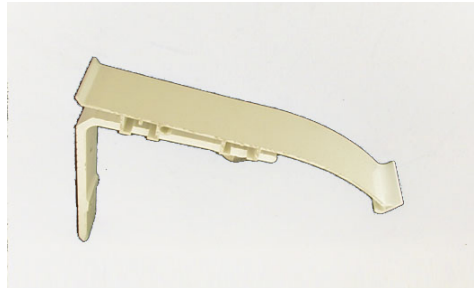

Product Features

Durable.

Amalfi's simple and yet practical design allows to secure its rails either directly to the ground or along the wall siding without compromising their strength. Its brackets can be installed either vertically or under a soffit by a simple rotation of their position.

Product Highlights

The side rail system of Amalfi can be secured to the ground as well as along the window siding.

Amalfi's front bar can move silently along the side rails thanks to its Teflon wheels that guarantee its smooth operation.

Amalfi's light frame is easy to install around any window molding with the simple use of light hardware tools.

When ordered with its optional cassette, Amalfi's fabric can fully roll up and disappear at its top for complete protection.

Light and compact back brackets allow a quick and simple installation of a cassette either on a vertical siding or under a horizontal ceiling.

Amalfi's metal parts are offered in white or brown powder coating standard finish, or any custom color available upon request.